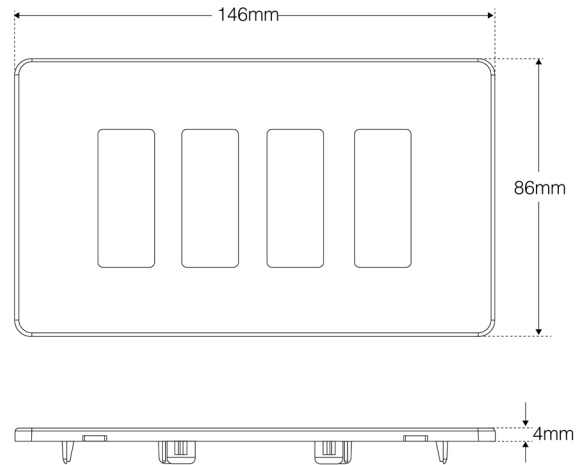

DILX-4G-FP-WH

ITEM NO: 10876

Crafted with precision, the face plate design seamlessly integrates with the 4 gang Digilux smart lighting control box, featuring an ultra-slim profile for a visually striking yet unobtrusive fit.

The white plastic finish adds an elegant touch, highlighting meticulous attention to technical detail.

DIMENSION

TECHNICAL SPECIFICATION

Colour	White (RAL 9003)	Width (mm)	146
Finish	Matt	Height (mm)	86
Material	PC	Depth (mm)	4
Gangs	4		