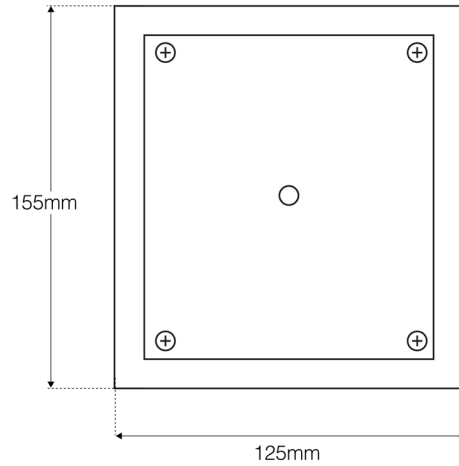

# ORC-FDK-F

ITEM NO: 12562

Fireman Drop Key is designed to be flush mounted.  
Bezel design is perfect for installation and against vandalism.  
FSK/DK is used by London and surrounding Fireman to enter the building or Lift.

## DIMENSION

## TECHNICAL INFORMATION

Size	155mm×125mm	Colour	Silver
Weight	3kg	Material	S/Steel
Box Weight	3kg	Temperature	-10 -55°C
Humidity	0% ~ 95% R.H	Monitored	No
Voltage	5-50VDC		