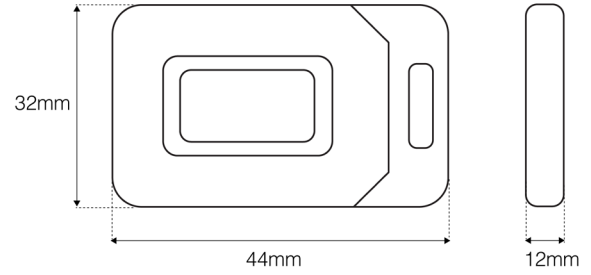

# ORC-GTTX

ITEM NO: 12564

The 1CH Gate Transmitter Mifare, featuring a compact and user-friendly design, serves as an excellent remote solution for gates, barriers, shutters, and garage doors. This versatile mini remote can be easily programmed to operate seamlessly with our ORC-GTRX receivers.

## DIMENSION

## TECHNICAL INFORMATION

<b>Size</b>	32mm x 12mm x 44mm	<b>Colour</b>	Grey
<b>Weight</b>	26g	<b>Power</b>	1x CR2032
<b>Temperature</b>	-20 - 90°C	<b>Humidity</b>	10% ~ 95% R.H
<b>Communication</b>	Wiegand 26 - 34	<b>Channels</b>	1
<b>RH</b>	433.92MHz transmitters	<b>Logo</b>	No