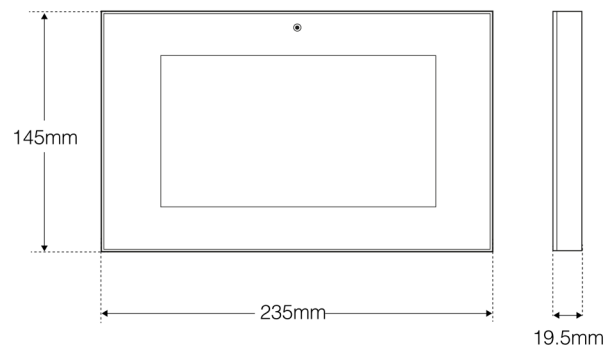

DIMENSION

SPECIFICATION

Size	235mm x 145mm x 19.5mm	Colour	Black with Silver Frame
App	Yes (note system may require cloud service)	Ring Tones	8
Widgets*	News, Weather, TFL, Portal Internet	Alarm Inputs	8
Door Bell Input	Yes (zone 8)	Smoke Alarm Input	Yes
Leak Detection Input	Yes	Remote Management	Optional
Energy Monitoring	Optional	Heating Control	Optional
Blind Control	Optional	Concierge	Yes

TECHNICAL INFORMATION

CPU	Quad Core	Protocol	SIP, TC/IP, RTSP, RTP, HTTP
Power	PoE (802.3 AF)	Audio Codec	G.711U, G.711A, G.729
Video Codec	H.264	Flash	4GB
Firmware Upgrade	Network or Remote *	Picture Record	Requires Micro SD card
Video Record	Requires Micro SD card	Display Resolution	1024 x 600
Time	Manual or Automatic (via NTP)		