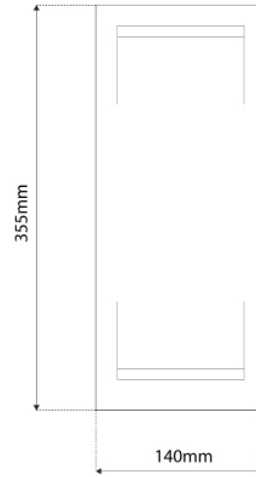

# ORC-E2-SURROUND

ITEM NO: 12546

Wall mount bracket for ORC-E2 Panel.

## DIMENSION

## SPECIFICATION

Size	355mm x 140mm x 53mm
------	----------------------