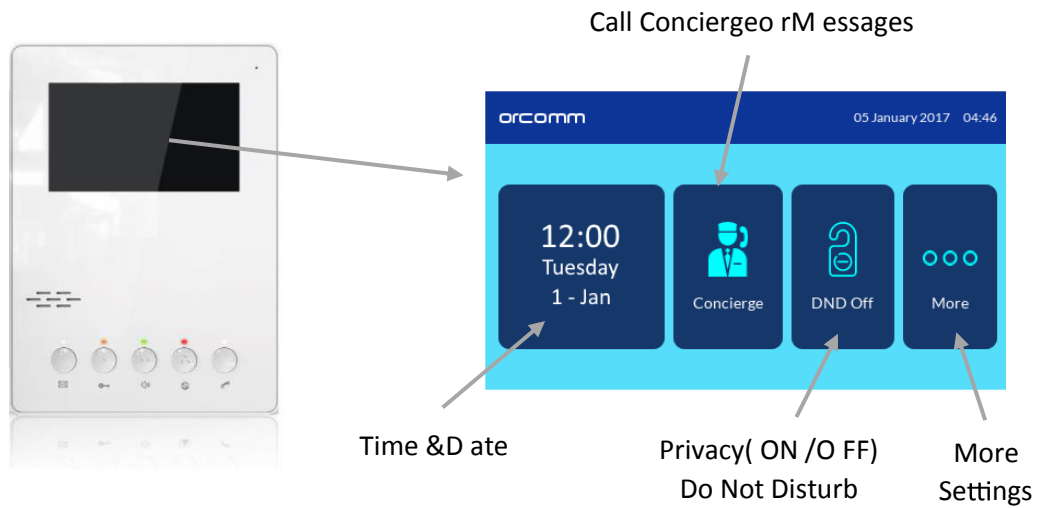

Welcome Display