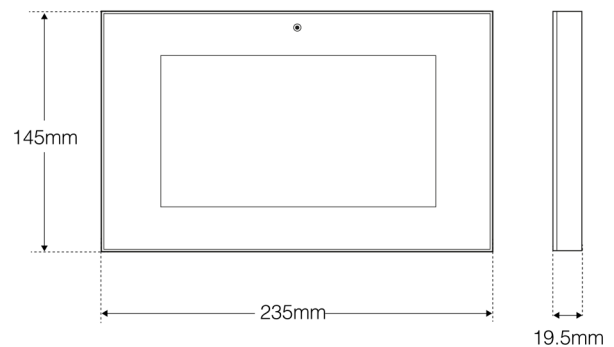

DIMENSION

SPECIFICATION

Size	235mm x 145mm x 19.5mm	Colour	White with Silver Frame
App	Yes (note system may require cloud service)	Ring Tones	8
Widgets*	News, Weather, TFL, Portal Internet	Alarm Inputs	8
Door Bell Input	Yes (zone 8)	Smoke Alarm Input	Yes
Leak Detection Input	Yes	Remote Management	Optional
Energy Monitoring	Optional	Heating Control	Optional
Blind Control	Optional	Concierge	Yes

TECHNICAL INFORMATION

CPU	Quad Core	Protocol	SIP, TC/IP, RTSP, RTP, HTTP
Power	PoE (802.3 AF)	Audio Codec	G.711U, G.711A, G.729
Video Codec	H.264	Flash	4GB
Firmware Upgrade	Network or Remote *	Picture Record	Requires Micro SD card
Video Record	Requires Micro SD card	Display Resolution	1024 x 600
Time	Manual or Automatic (via NTP)		