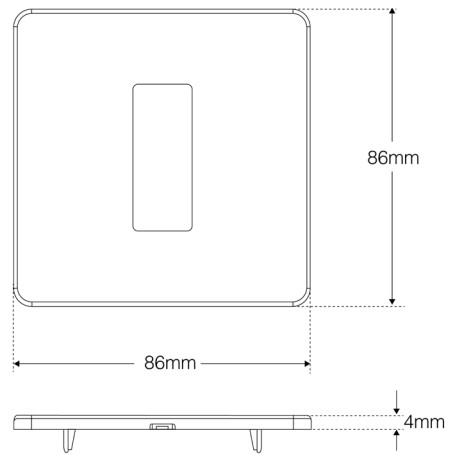

DILX-1G-FP-BL

ITEM NO: 10839

Crafted with precision, the face plate design seamlessly integrates with the 1 gang Digilux smart lighting control box, featuring an ultra-slim profile for a visually striking yet unobtrusive fit.

The black plastic finish adds an elegant touch, highlighting meticulous attention to technical detail.

DIMENSION

TECHNICAL SPECIFICATION

| | | | |
|----------|------------------|-------------|----|
| Colour | Black (RAL 9005) | Width (mm) | 86 |
| Finish | Matt | Height (mm) | 86 |
| Material | PC | Depth (mm) | 4 |
| Gangs | 1 | | |