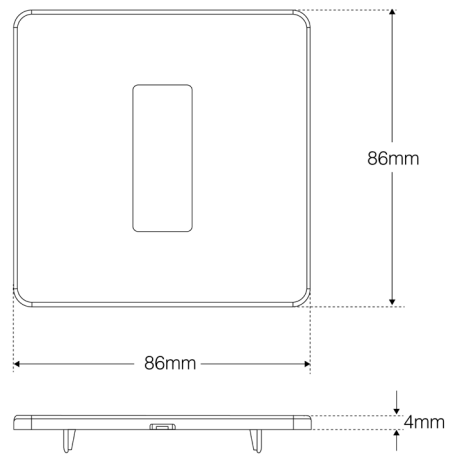

DILX-1G-FP-WH

ITEM NO: 10840

Crafted with precision, the face plate design seamlessly integrates with the 1 gang Digilux smart lighting control box, featuring an ultra-slim profile for a visually striking yet unobtrusive fit.

The white plastic finish adds an elegant touch, highlighting meticulous attention to technical detail.

DIMENSION

TECHNICAL SPECIFICATION

Colour	White (RAL 9003)	Width (mm)	86
Finish	Matt	Height (mm)	86
Material	PC	Depth (mm)	4
Gangs	1		