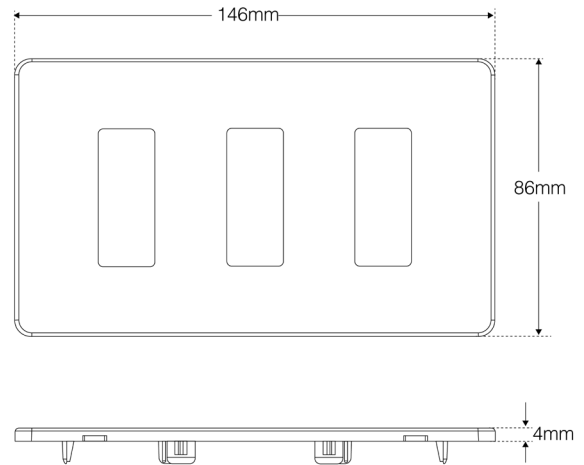

# DILX-3G-FP-WH

ITEM NO: 10864

Crafted with precision, the face plate design seamlessly integrates with the 3 gang Digilux smart lighting control box, featuring an ultra-slim profile for a visually striking yet unobtrusive fit.

## DIMENSION

## TECHNICAL SPECIFICATION

Colour	White (RAL 9003)	Width (mm)	146
Finish	Matt	Height (mm)	86
Material	PC	Depth (mm)	4
Gangs	3		