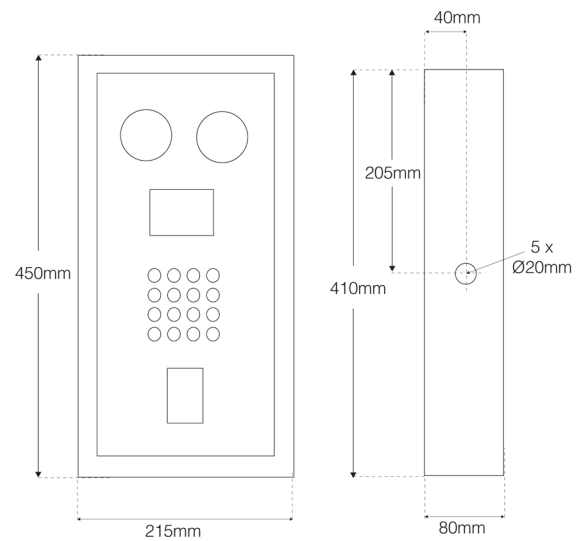

ORC-E3-V3

ITEM NO: 12554

The ORC-E3-V3 multi-user entry control panel combines sleek design with user-friendly functionality, making it an exceptional choice for any entryway. Featuring illuminated buttons and a high-visibility screen, this panel ensures excellent readability and ease of use, even in low-light conditions.

DIMENSION

SPECIFICATION

Size	450mm x 215mm x 80mm	IP Night Vision	Yes
IP Rating	IP54	RFID Card Reader	70x40
Unlock Card Type	Local or ORC UM-R	Protocol	SIP, TCP, IP, RTSP
Screen Heater	Yes		

TECHNICAL INFORMATION

Power	12V DC	Rated Power	6W
Display Type	4" LCD	Temperature	-10°C - +55°C
Humidity	20°C - 93°C	Memory	DDR2 1GB
Camera Resolution	CMOS / Megapixel	Network	Ethernet
Cabling	CAT-5E / CAT-6E	Audio Codec	G.711U, G.711A
Video Codec	H.264	Button	16 Button Keypad Illuminated
Local Exit	Yes	Local Wiegand	10,000