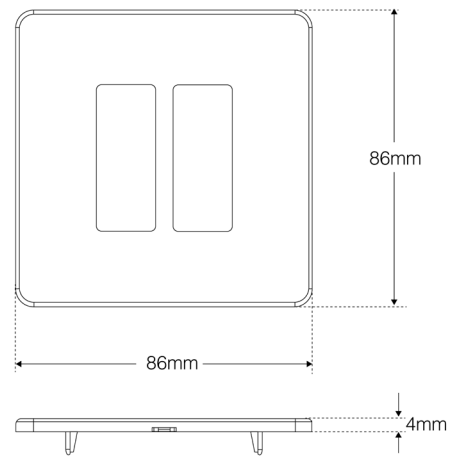

# DILX-2G-FP-WH

ITEM NO: 10852

Crafted with precision, the face plate design seamlessly integrates with the 2 gang Digilux smart lighting control box, featuring an ultra-slim profile for a visually striking yet unobtrusive fit.

## DIMENSION

## TECHNICAL SPECIFICATION

Colour	White (RAL 9003)	Width (mm)	86
Finish	Matt	Height (mm)	86
Material	PC	Depth (mm)	4
Gangs	2		