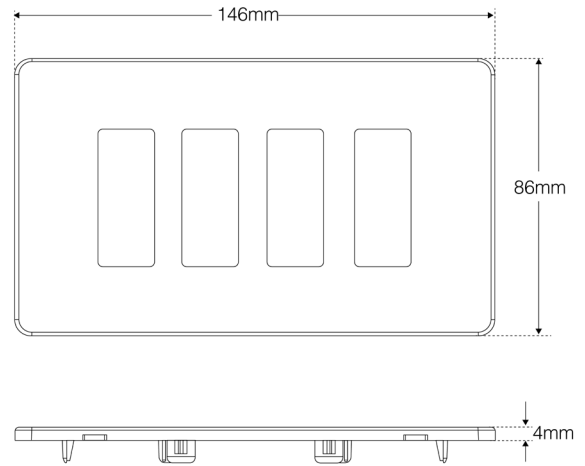

DILX-4G-FP-BL

ITEM NO: 10875

Crafted with precision, the face plate design seamlessly integrates with the 4 gang Digilux smart lighting control box, featuring an ultra-slim profile for a visually striking yet unobtrusive fit.

The black plastic finish adds an elegant touch, highlighting meticulous attention to technical detail.

DIMENSION

TECHNICAL SPECIFICATION

Colour	Black (RAL 9005)	Width (mm)	146
Finish	Matt	Height (mm)	86
Material	PC	Depth (mm)	4
Gangs	4		