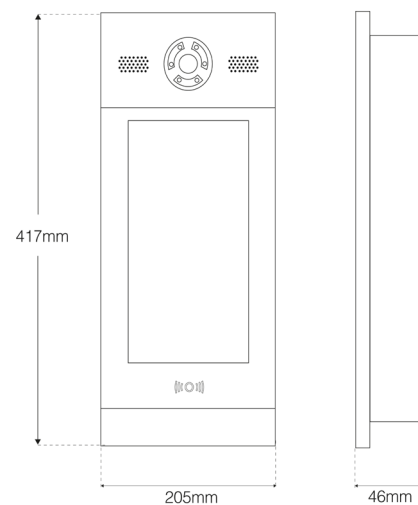

ORC-E5

ITEM NO: 12557

The ORC E5 is meticulously designed and engineered to facilitate seamless multi-point communication from both external and internal locations. This versatile system is ideal for both small and large residential settings, ensuring comprehensive connectivity across various points within the property.

DIMENSION

SPECIFICATION

Size	417mm x 205mm x 46mm	Weight	2kg
Finish	Alloy	Flush Box Size	152mm x 94mm x 45mm
Box Weight	2.5kg	IP Rating	IP55
Vandal Rating	IK08		

TECHNICAL INFORMATION

Power	12V DC	Rated Power	3W / 7W
Display Type	10" TFT LCD	Temperature	-30 °C - 70 °C
Humidity	20% - 95% R.H	Memory	DDR2 1GB
Camera Resolution	CMOS	Network	10/100 (BaseT)
Cabling	CAT-5E (Rj45)	Audio Codec	G.711U, G.711A
Video Codec	H.264	Button	Touch Screen
Relay	COM, NC & NO	Pole	1