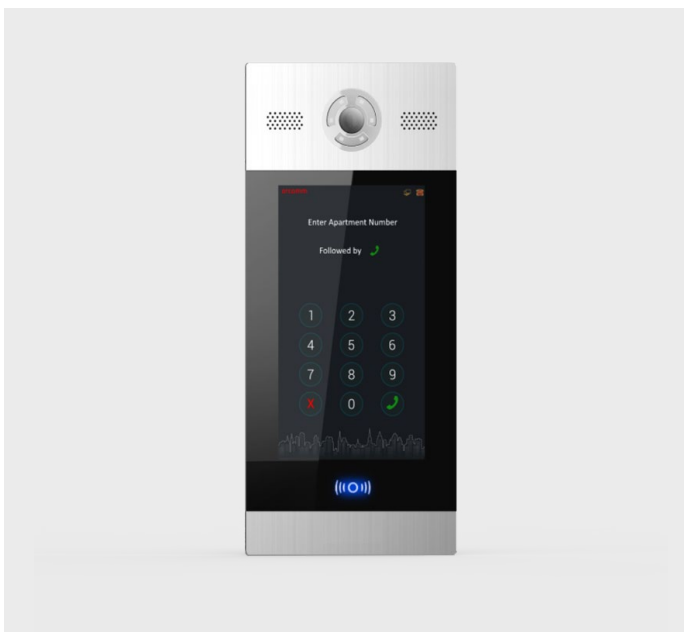

ORC-E5

ITEM NO: 12557

The ORC E5 is meticulously designed and engineered to facilitate seamless multi-point communication from both external and internal locations. This versatile system is ideal for both small and large residential settings, ensuring comprehensive connectivity across various points within the property.

Equipped with a high-impact glass touch screen, the ORC E5 offers an intuitive and responsive user interface, enhancing the overall user experience. The durable glass not only provides a sleek and modern appearance but also ensures longevity and resistance to wear and damage. Whether used in single-family homes or multi-unit residential complexes, the ORC E5 delivers reliable and sophisticated communication capabilities, making it an essential component for modern residential communication needs.

DIMENSION

SPECIFICATION

Size	417mm x 205mm x 46mm	Weight	2kg
Finish	Alloy	Flush Box Size	152mm x 94mm x 45mm
Box Weight	2.5kg	IP Rating	IP55
Vandal Rating	IK08		

TECHNICAL INFORMATION

Power	12V DC	Rated Power	3W / 7W
Display Type	10" TFT LCD	Temperature	-30 °C - 70 °C
Humidity	20% - 95% R.H	Memory	DDR2 1GB
Camera Resolution	CMOS	Network	10/100 (BaseT)
Cabling	CAT-5E (Rj45)	Audio Codec	G.711U, G.711A
Video Codec	H.264	Button	Touch Screen
Relay	COM, NC & NO	Pole	1