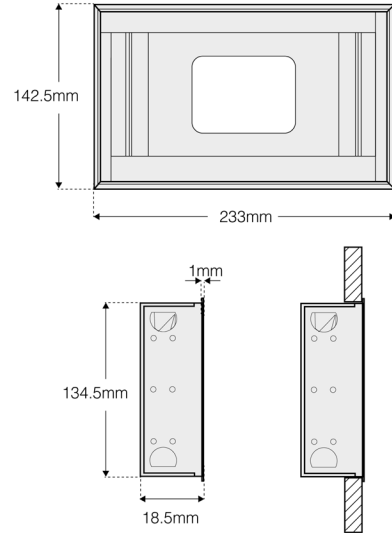

# ORC-7TF-BL-ETB

ITEM NO: 12514

ORC-7TF-BL-ETB Black metal flush bracket is designed to house the ORC-7TF touch screen monitors. The bracket allows the resident to tilt the bracket to allow viewing from height when installed low height (DDA)

## DIMENSION

## SPECIFICATION

Size	233mm x 142.5mm x 48.5mm	Colour	Black RAL9005
Installation	Recessed	Material	Mild Steel

## NOTES

This Bracket is designed for the ORC-7TF range only