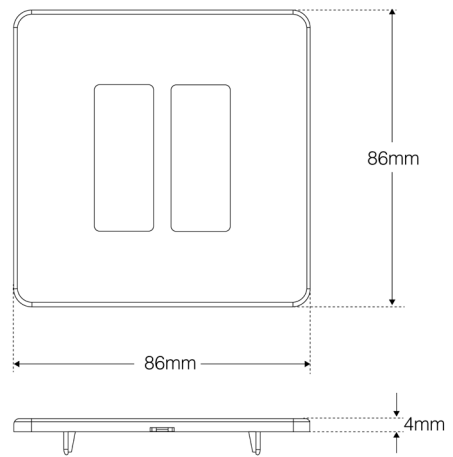

DILX-2G-FP-BL

ITEM NO: 10851

Crafted with precision, the face plate design seamlessly integrates with the 2 gang Digilux smart lighting control box, featuring an ultra-slim profile for a visually striking yet unobtrusive fit.

The black plastic finish adds an elegant touch, highlighting meticulous attention to technical detail.

DIMENSION

TECHNICAL SPECIFICATION

Colour	Black (RAL 9005)	Width (mm)	86
Finish	Matt	Height (mm)	86
Material	PC	Depth (mm)	4
Gangs	2		